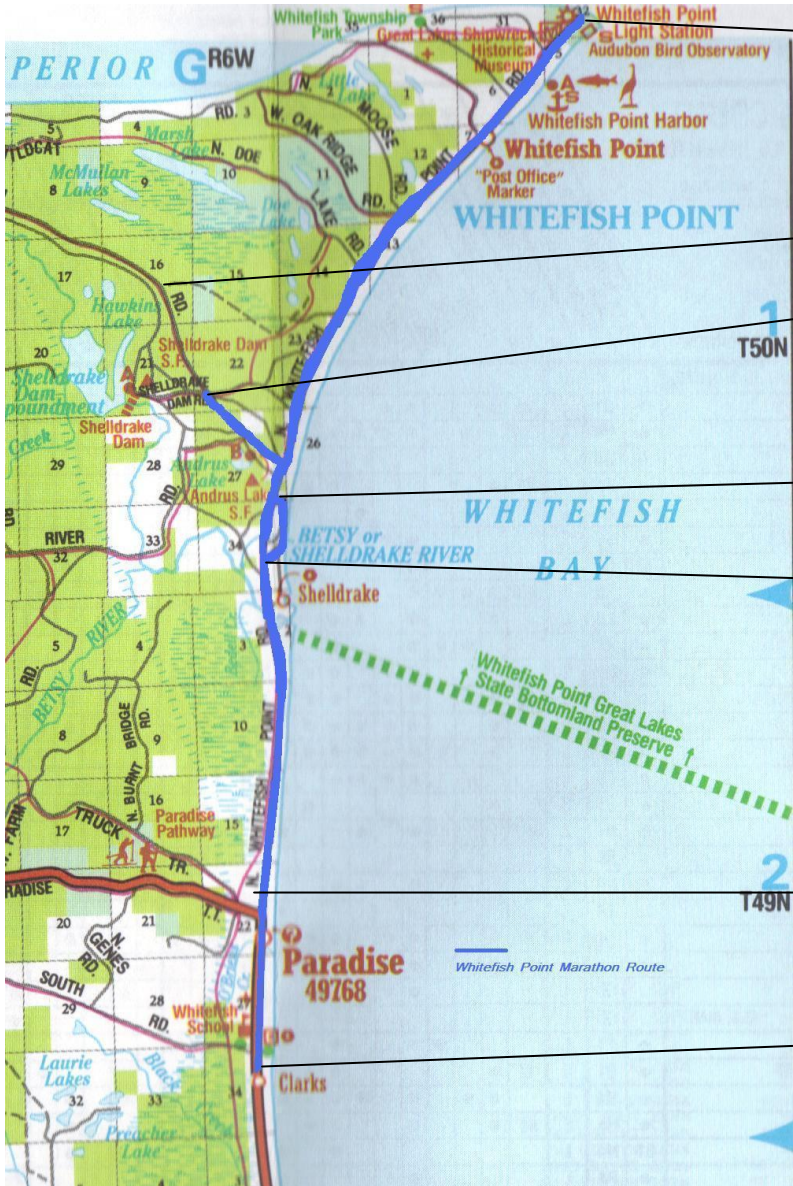

# Whitefish Point Marathon Map

**Whitefish Point Road Turn Around**  
At Large Boulder near the Base of the  
Whitefish Point Light Station

**Vermillion Road**

Vermillion Road Turn Around

**Superior Drive Start on Return Loop**

**Superior Drive Returns**  
to Whitefish Point Road on Return Loop

**WPM START**  
Sawmill Creek Park

**WPM FINISH**  
Whitefish Township Community Center